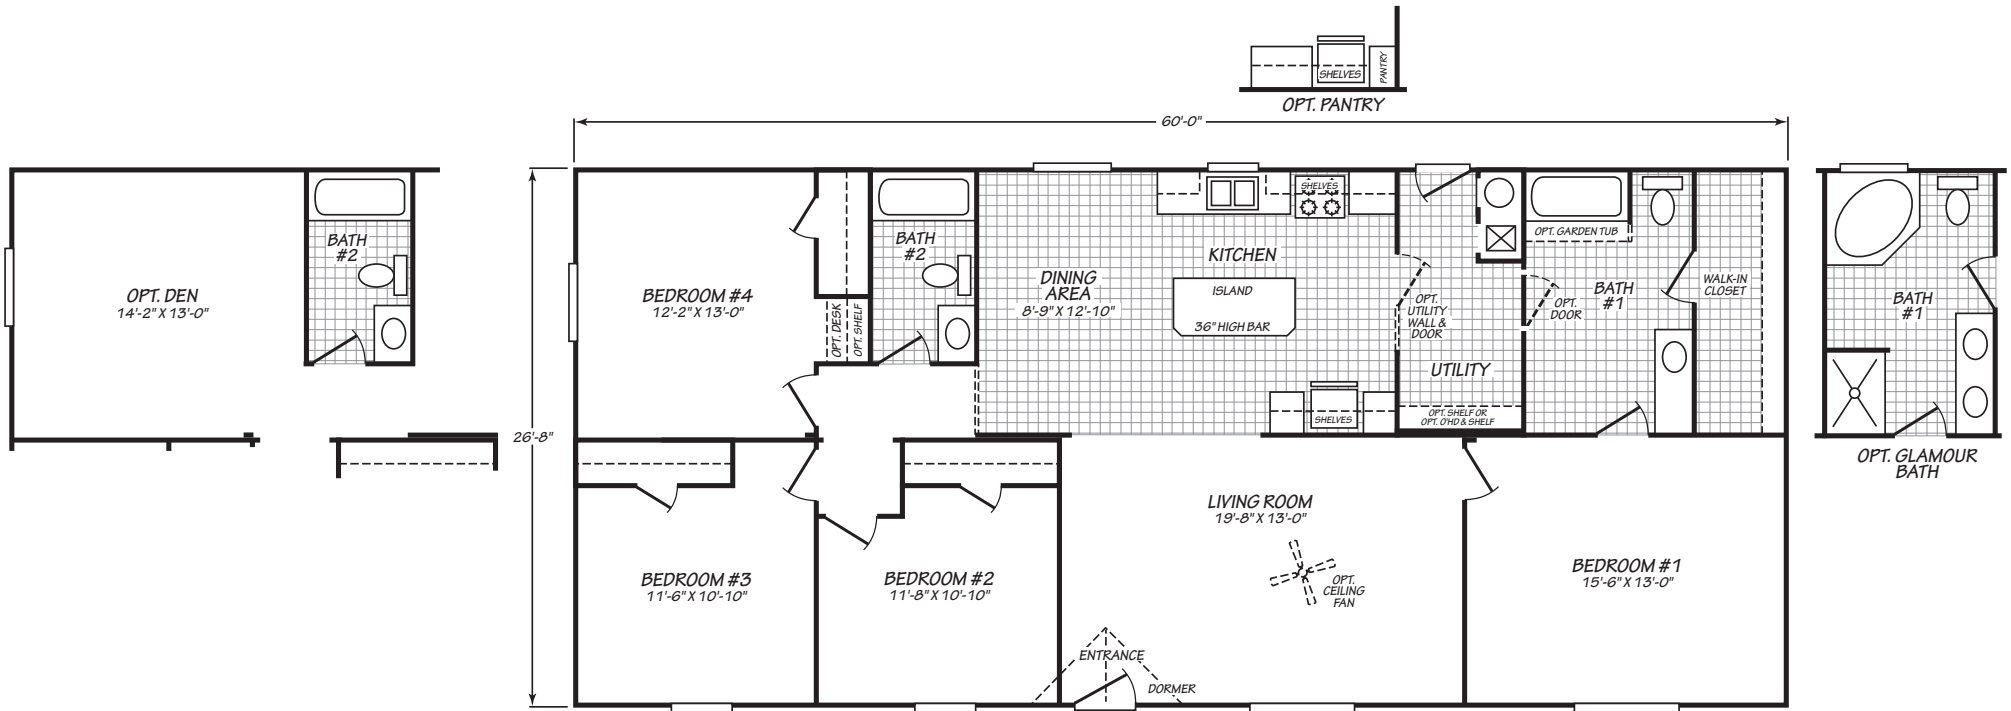

EAGLE

MODEL 28604S

4 Bedroom • 2 Bath • 1,600 Square Feet

©2022 FLEETWOOD HOMES INC. ALL RIGHTS RESERVED

Important: Because we continually update and modify our products, it is important for you to know that our brochures and literature are for illustrative purposes only. **ILLUSTRATIONS MAY SHOW OPTIONAL FEATURES.** All information contained herein may vary from the actual home we build. Dimensions are nominal length and width measurements are from exterior wall to exterior wall. We reserve the right to make changes at any time, without notice or obligation, in prices, colors, materials, specifications, features and models. Please check with your retailer for specific information about the home you select.