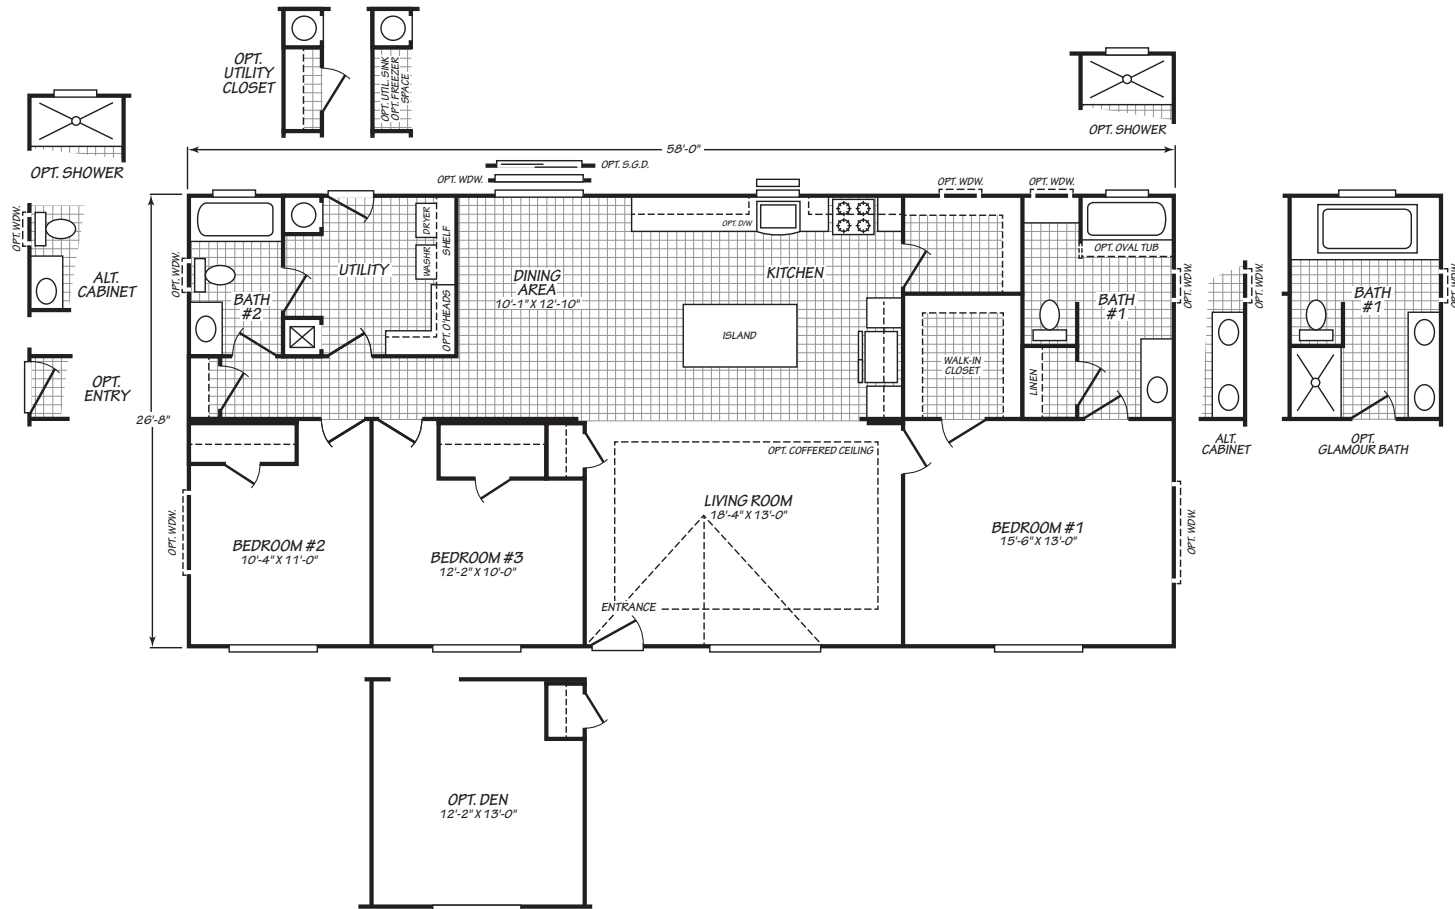

EVERGREEN

MODEL 28583E

3 Bedroom • 2 Bath • 1,547 Square Feet

©2021 FLEETWOOD HOMES INC. ALL RIGHTS RESERVED

Important: Because we continually update and modify our products, it is important for you to know that our brochures and literature are for illustrative purposes only. **ILLUSTRATIONS MAY SHOW OPTIONAL FEATURES.** All information contained herein may vary from the actual home we build. Dimensions are nominal length and width measurements are from exterior wall to exterior wall. We reserve the right to make changes at any time, without notice or obligation, in prices, colors, materials, specifications, features and models. Please check with your retailer for specific information about the home you select.